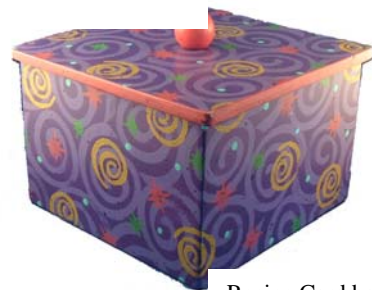

Medium Jewelry Armoire
CV-SAGP