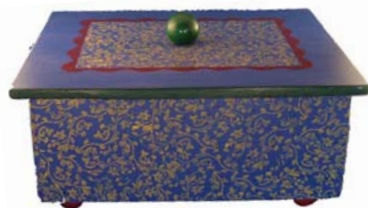

Whimsy Works

Handcrafted home accessories to enliven your life!

Jewelry Armoires, Chests, Boxes, Frames, Mirrors, and More for 2006!

Country Vine

Delicate and classic in design and color for subtle whimsy!

Available in all shapes and sizes of boxes, frames, and shelves.

Large Jewelry Armoire
CV-BURG

Secret Wish Box and
Small Jewelry Armoire
CV-NATB

Catch-all box
CV-BLUG

Medium Jewelry Armoire
CV-SAGP

Cosmic Spirals

A universe of color, a galaxy of fun!
Available in Secret Wish, Recipe Card, Catch-all, and Double-Decker boxes, Small, Medium, and Large Jewelry Armoires, plus the new Jewelry Chest, Side Cabinet and Wall Shelves. (Not Available as Frames)