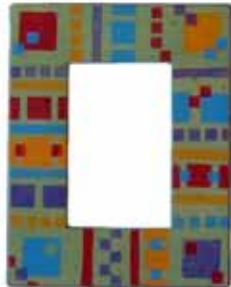

Whimsy Works

Handcrafted home accessories to enliven your life!
Frames and Mirrors!

QC-SAGE

Qubix Combo Frames It's hip to be square with this playful design that slips easily into any modern décor to add warmth and a touch of whimsy.

Hawaiian Shirt Frames Brighten your surroundings Island Style with this colorful design inspired by the textiles of the Tropics. Available in all frame and mirror sizes.

Country Vine

Delicate and classic in design and color for subtle whimsy!
Available in all shapes and sizes!

Renaissance

A new twist on timeless design!
Available in all shapes and sizes!

RN-SAGE
Shown: 5x7 frame