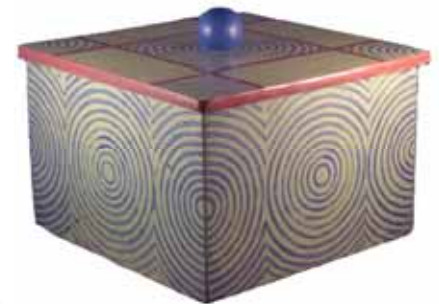

RP-Sage/Royal
Shown: recipe card box