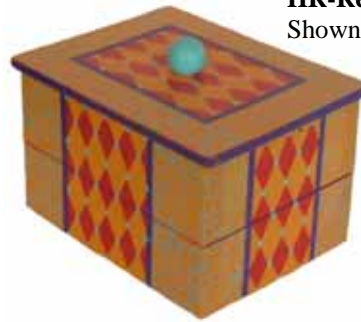

Harlequin

This classic diamond design with its endlessly delightful combinations can be a bold statement or an elegant accent in any décor.

Now available in all box shapes and sizes, all frame and mirror sizes.

HR-Chocolate/Turquoise
Shown: Medicine Cabinet

HR-Red/Turquoise
Shown: 4x6 frame

HR-Gold/Red
Shown: Double Decker Box

HR-Purple/Sage
Shown: Catch-all Box

HR- Natural/Chocolate
Shown: Medium Jewelry Armoire