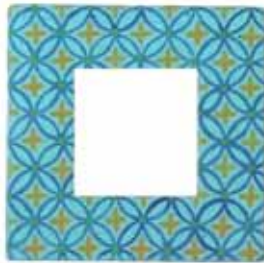

CON-Turquoise/Royal
Shown: 4x4 Frame