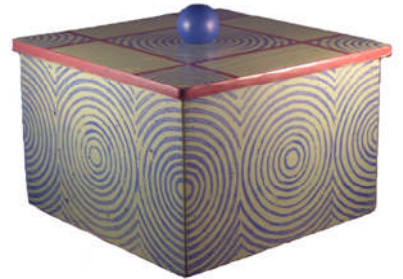

Whimsy Works

Handcrafted home accessories to enliven your life!

Jewelry Armoires, Chests, Boxes, Frames, Mirrors, and More for 2007!

Ripple

Simply mesmerizing design in a wide variety of colors!

Available in all box shapes and sizes, all frame and mirror sizes, and all wall shelf sizes.

RP-AQBG

Shown: 5x7 frame and double-decker box in aqua and burgundy with royal blue trim

RP-SRBR

5x7 frame and recipe card box in sage and royal blue with rust trim

RP-RBLN

Shown below: 4x6 frame and catch-all box in rust and black with black trim