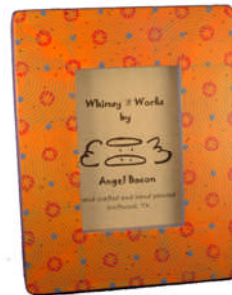

Polka Dots

Fun, Funky, Fantastic! Available in all shapes and sizes of boxes, including jewelry armoires, catch-all and double decker boxes, secret wish and recipe card boxes, plus the new jewelry chest and side cabinet styles!

PD-GBR

PD-RYP

PD-BTY

Jewelry Chest with Tray
PD-RYP

Available in all frame and mirror sizes! Also Available in 24inch, 32 inch, and 40 inch wall shelves.

New Side Cabinet with one shelf!
PD-BTY shown below

Secret Wish Box
PD-GBR

Small jewelry armoire, frame, catch-all box
PD-ORB

Recipe Card Box
PD-RYP

CHECKERBOARD

Bold design in playful colors! Available in every shape and style of box including small, medium, and large jewelry armoires, double-decker, catch-all, recipe card, and secret wish boxes, plus new jewelry chest, side cabinet, and wall shelves! (Not available as frames.)