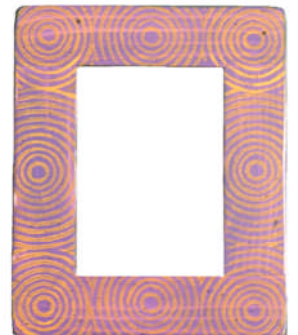

RP-AQBG

Shown: 5x7 frame and double-decker box in aqua and burgundy with royal blue trim

RP-SRBR

5x7 frame and recipe card box in sage and royal blue with rust trim

RP-RBLN

Shown below: 4x6 frame and catch-all box in rust and black with black trim

RP-CCHS

Shown: Large jewelry armoire and 4x6 frame in Chocolate and Cream with Sage trim

RP-PGOF

Shown Right: 5x7 frame and small jewelry armoire in purple and gold with forest trim

Whimsy Works

Handcrafted home accessories to enliven your life!