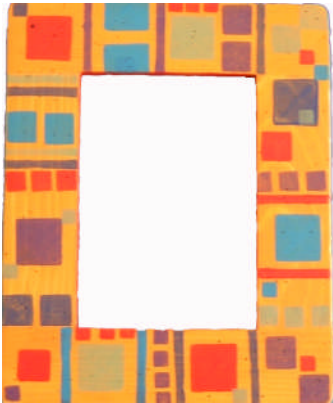

QC-GOLD

QC-PURP

QC-NATB

QC-SAGE

Qubix Combo Frames It's hip to be square with this playful design that slips easily into any modern décor to add warmth and a touch of whimsy. Available in all frame and mirror sizes and all wall shelf sizes. (Not available in boxes)