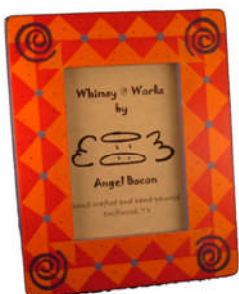

HS-GOLD

HS-RED

HS-TURQ

HS-PINK

Hawaiian Shirt Frames Brighten your surroundings Island Style with this colorful design inspired by the textiles of the Tropics. Available in all frame and mirror sizes and all wall shelf sizes (Not available in boxes).