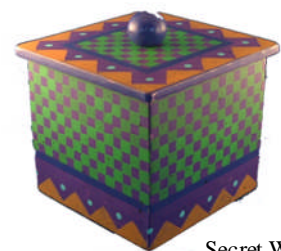

Polka Dots

Fun, Funky, Fantastic! Available in all shapes and sizes of boxes, including jewelry armoires, catch-all and double decker boxes, secret wish and recipe card boxes, plus the new jewelry chest and side cabinet styles!

PD-GBR

PD-RYP

PD-BTY

Jewelry Chest with Tray
PD-RYP

Available in all frame and mirror sizes! Also Available in 24inch, 32 inch, and 40 inch wall shelves.

New Side Cabinet with one shelf!
PD-BTY shown below

Secret Wish Box
PD-GBR

Small jewelry armoire, frame, catch-all box
PD-ORB

Recipe Card Box
PD-RYP

CHECKERBOARD

Bold design in playful colors! Available in every shape and style of box including small, medium, and large jewelry armoires, double-decker, catch-all, recipe card, and secret wish boxes, plus new jewelry chest, side cabinet, and wall shelves! (Not available as frames.)

Small Jewelry Armoire
CK-RED

40 inch Wall Shelf CK-ORG

Double Decker Box
CK-NAT

Secret Wish Box
CK-PUR