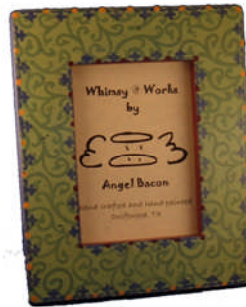

Whimsy Works

Handcrafted home accessories to enliven your life!

Jewelry Armoires, Chests, Boxes, Frames, Mirrors, and More!

Renaissance

A new twist on timeless design!

Available in all box shapes and sizes, all frame and mirror sizes, and all wall shelf sizes.

5x7 Frame and Large Jewelry Armoire shown below

RN-YWB
Orange over yellow with burgundy and olive accents

CV-SAGP
Sage and Purple with forest and royal blue trim
Medium Jewelry Armoire

Country Vine

Delicate and classic in design and color for subtle whimsy!
Available in all shapes and sizes!