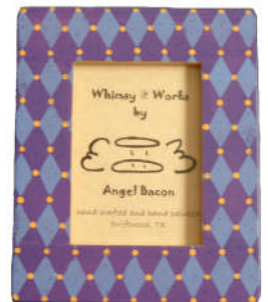

Harlequin

HR-TURQ
Chocolate with turquoise diamonds and cream (Shown above and below)

This classic diamond design with its endlessly delightful combinations can be a bold statement or an elegant accent in any décor.

Now available in all box shapes and sizes, all frame and mirror sizes, and all wall shelf sizes.

HR-NCC
Natural with Chocolate diamonds and Cream dots (Shown below –outer frame and secret wish box)

HR-PSO
Purple with sage diamonds and orange dots (above)

HR-PSSB
Purple with sage diamonds and slate blue dots (above)

HR-OTY
Orange with turquoise diamonds and yellow dots (left)

HR-PSBG
Purple with slate blue diamonds and gold dots

HR-RBP
Red with royal blue diamonds and slate blue dots (left)