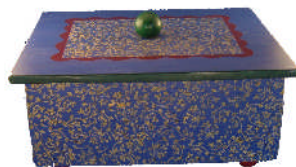

CV-BLUG
Catch-all box