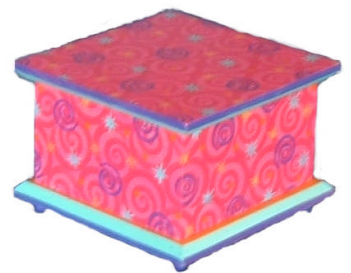

Cosmic Spirals

A universe of color, a galaxy of fun!
Available in all shapes and sizes!

CS-PUR; CS-AQUA; CS-PINK